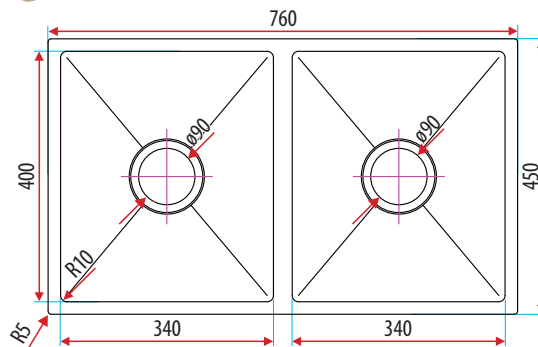

An accessories kit for the Squareline Plus Double Bowl sink can be purchased separately. (Product code: 97942)

Includes stainless steel colander and wooden chopping board.