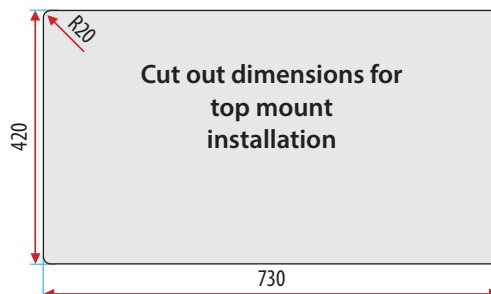

An accessories kit for the Squareline Plus Double Bowl sink can be purchased separately. (Product code: 97942)

Includes stainless steel colander and wooden chopping board.