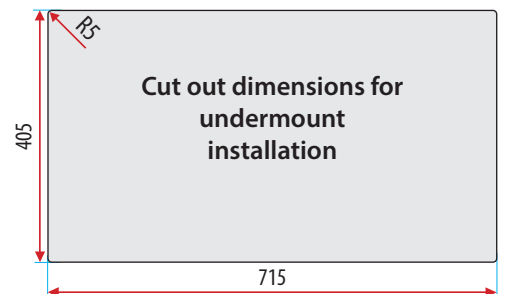

An accessories kit for the Squareline Plus Double Bowl sink can be purchased separately. (Product code: 97942)

Includes stainless steel colander and wooden chopping board.