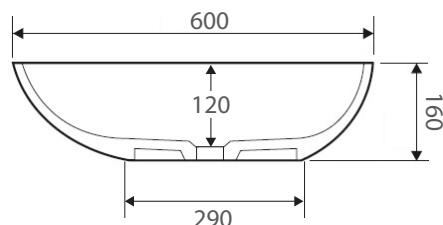

BAHAMA MkII

Above Counter Cast Stone Basin

- Cast stone solid surface
- Matte white finish
- Matching pop-up waste available
- No tap hole
- No overflow
- Requires 32mm waste, no overflow
- Waste not included
- Our quality Solid Surface material does not yellow or crack like some cheaper alternatives on the market.

Product Code	CSB61
Barcode	9347900001098

Specifications	
Outer Dimensions	600 x 350 x 160 mm
Inner Bowl Depth	120 mm
Bowl Capacity	13 Litres
Weight	8.5 kg

Warranty: Cast stone finish	Period
Replacement product or repair	5 Years

All measurements are in millimetres and subject to change without notice.

Effective 1st May 2017.