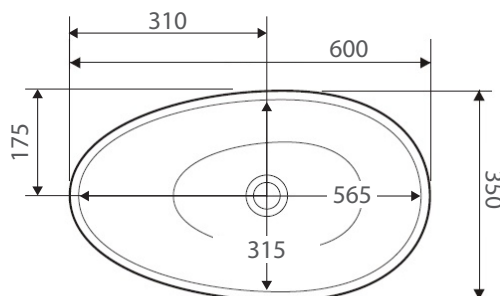

BAHAMA MkII

Above Counter Cast Stone Basin

- Cast stone solid surface
- Matte white finish
- Matching pop-up waste available
- No tap hole
- No overflow
- Requires 32mm waste, no overflow
- Waste not included
- Our quality Solid Surface material does not yellow or crack like some cheaper alternatives on the market.

Product Code	CSB61
Barcode	9347900001098

Specifications	
Outer Dimensions	600 x 350 x 160 mm
Inner Bowl Depth	120 mm
Bowl Capacity	13 Litres
Weight	8.5 kg

Warranty: Cast stone finish	Period
Replacement product or repair	5 Years

All measurements are in millimetres and subject to change without notice.

Effective 1st May 2017.