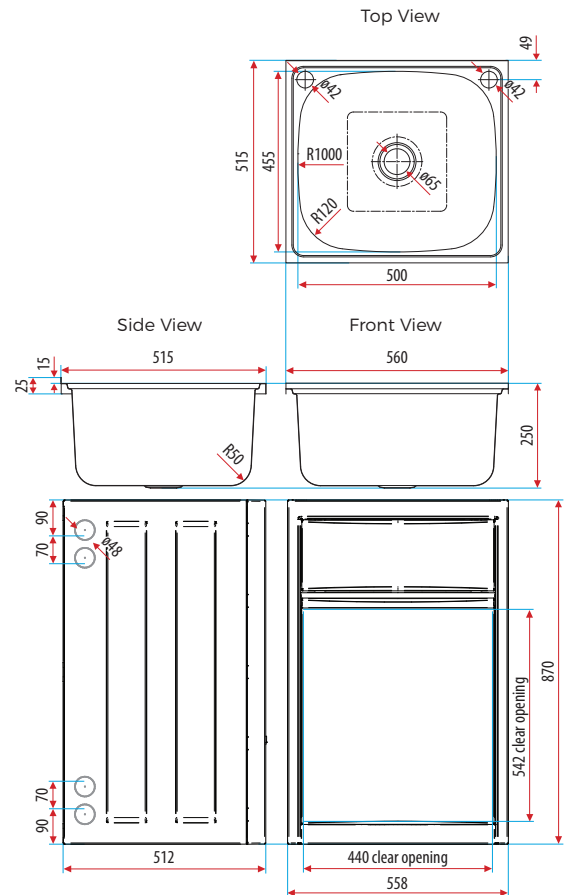

CLASSIC 45L SP SUPREME LAUNDRY UNIT

Bowl:

- 45L Silk finish 304 Stainless Steel Square Bowl
- Two $\phi 42$ mm tap holes with single bypass
- Chrome plated blanking plug with nut
- 50mm plug & waste

Cabinet:

- Australian made white polymer cabinet
- Left or right hand opening door
- Chrome handle
- Pre-marked $\phi 48$ mm washing machine hose holes
- Floor

Warranty:

- Polymer Cabinet: 10 years
- Stainless Steel bowl: 10 years
- Plug and Wastes: 1 year
- Hinges and Rods: 1 year

Overall Dimensions:

560mm wide x 515mm deep, 870mm high

Product Codes:

71C4520 | Classic 45L SP Supreme Laundry Unit

Disclaimer: All measurement are in millimetres and are solely for reference purposes. Colours have been reproduced with as much accuracy as possible. Any changes resulting from technical advance of design or colour may be made without prior notice. Tapware, accessories and appliances are for illustration purposes only. Further information on warranties is available at www.everhard.com.au