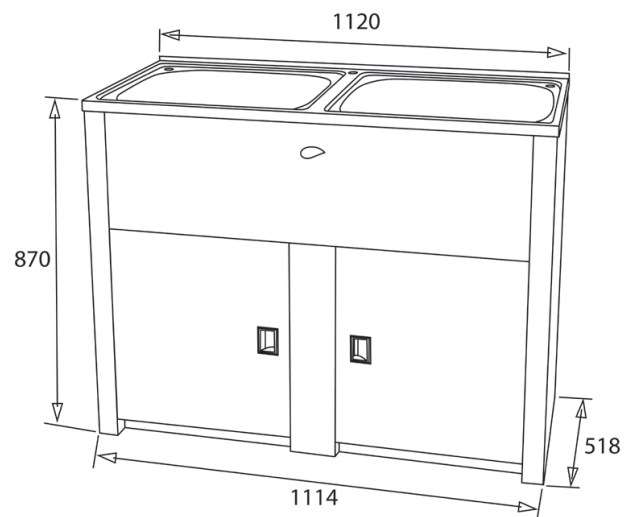

CLASSIC 45L + 45L SS TWIN LAUNDRY UNIT

Bowl:

- 2 x 45 litre 304 Stainless Steel Square Bowl
- Two ø42mm tap holes with single bypass
- Chrome plated blanking plug with nut
- 50mm plug & waste

Cabinet:

- Galvanised Steel Powder Coated with Dupont® Coating in white
- Left or right hand opening door
- Two washing machine hose holes on each side of the cabinet with protective grommets
- Floor

Warranty:

- Metal Cabinet: 10 years
- Stainless Steel bowl: 10 years
- Plug and Wastes: 1 year
- Hinges and Rods: 1 year

Overall Dimensions:

1120mm wide x 515mm deep, 870mm high

Product Codes:

71C4550

Classic 45L + 45L SS Twin Laundry Unit