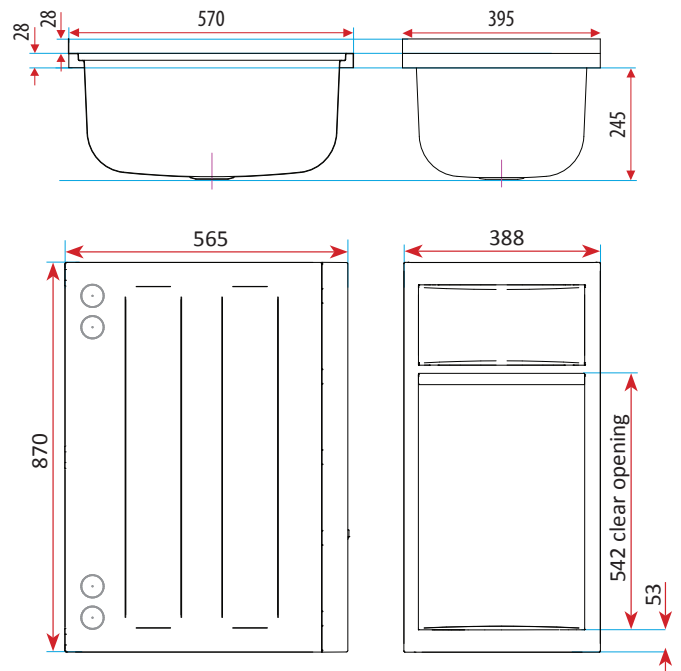

CLASSIC 30L SP LAUNDRY UNIT

Bowl:

- 30L Silk finish 304 Stainless Steel Square Bowl
- Two ø42mm tap holes with single bypass
- Chrome plated blanking plug with nut
- 50mm plug & waste

Cabinet:

- Australian made white polymer (never rust) cabinet
- Left or right hand opening door
- Chrome handle
- Pre-marked washing machine hose holes
- Floor

Warranty:

- Polymer Cabinet: 10 years
- Stainless Steel bowl: 10 years
- Plug and Wastes: 1 year
- Hinges and Rods: 1 year

Overall Dimensions:

395mm wide x 570mm deep, 870mm high

Product Codes:

71C3030 | Classic 30L SP Laundry Unit

Disclaimer: All measurement are in millimetres and are solely for reference purposes. Colours have been reproduced with as much accuracy as possible. Any changes resulting from technical advance of design or colour may be made without prior notice. Tapware, accessories and appliances are for illustration purposes only. Further information on warranties is available at www.everhard.com.au